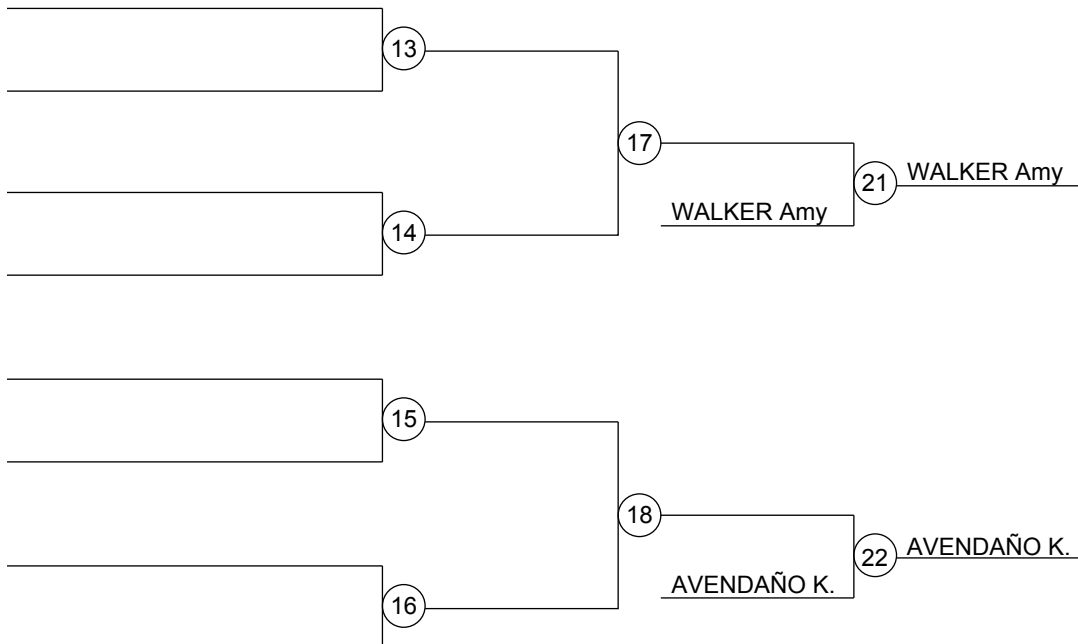

2

Group B

3	CORDOBA Reina (CRC)
11	
7	
15	

3 CORDOBA R.

10 CORDOBA R.

4

Group C

2	BARBOSA Lina (COL)
10	
6	
14	

5 BARBOSA Lina

11 BARBOSA Lina

6

Group D

4	WALKER Amy (USA)
12	
8	
16	

7 WALKER Amy

12 WALKER Amy

8

Results

1. CORDOBA Reina (CRC)
2. BARBOSA Lina (COL)
3. WALKER Amy (USA)
3. AVENDAÑO K. (CHI)
- 5.
- 5.
- 7.
- 7.

Repechage

Chief referee _____

Chief secretary _____