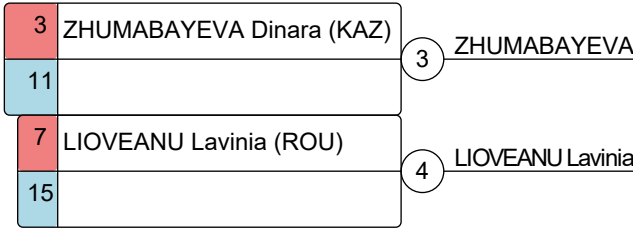

SAMBO World Championships 2016

10.11.2016 - 14.11.2016 Sofia, Bulgaria

Women 64kg

10 competitors

Group A

Group B

Group C

Group D

Repechage

19
20
23

Results

- 1.
- 2.
- 3.
- 3.
- 5.
- 5.
- 7.
- 7.

Chief referee _____

Chief secretary _____