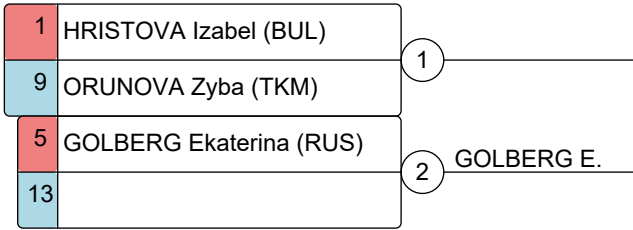

SAMBO World Championships 2016

10.11.2016 - 14.11.2016 Sofia, Bulgaria

Women 64kg

10 competitors

Group A