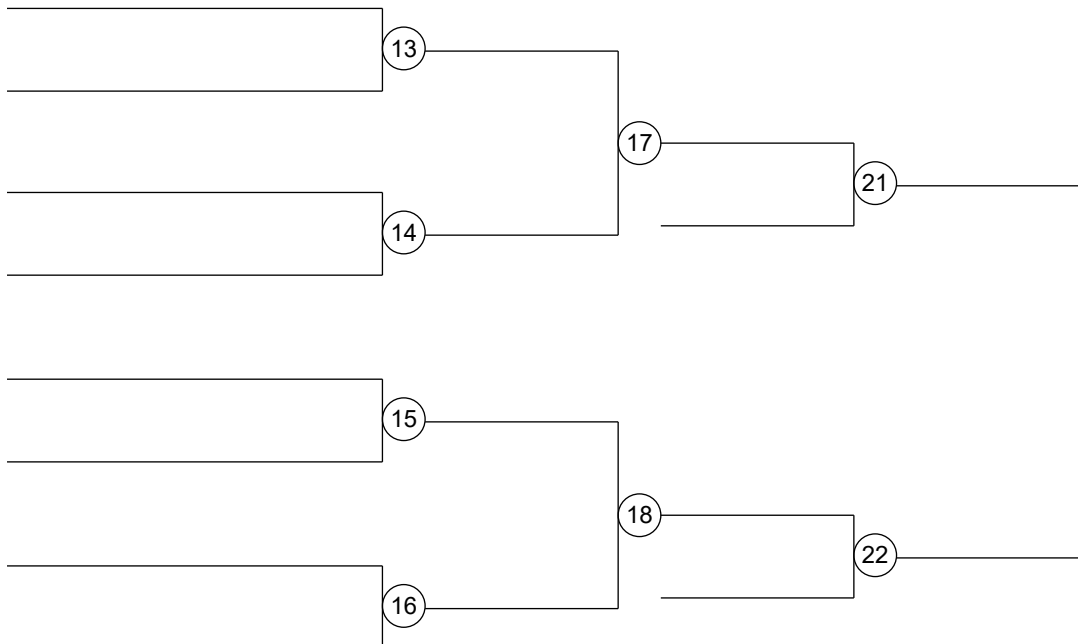

SAMBO World Championships 2016

10.11.2016 - 14.11.2016 Sofia, Bulgaria

Women 80kg

9 competitors

Group A

Group B

Group C

Group D

Results

- 1.
- 2.
- 3.
- 3.
- 5.
- 5.
- 7.
- 7.

Repechage

Chief referee _____

Chief secretary _____