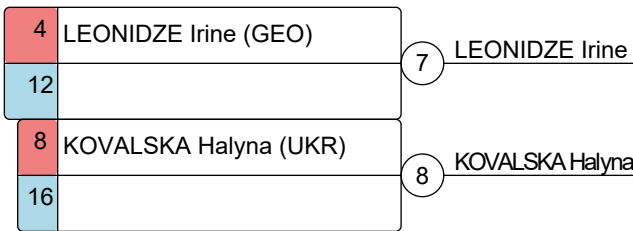

SAMBO World Championships 2016

10.11.2016 - 14.11.2016 Sofia, Bulgaria

Women 80kg

9 competitors

Group A

Group B

Group C

Group D