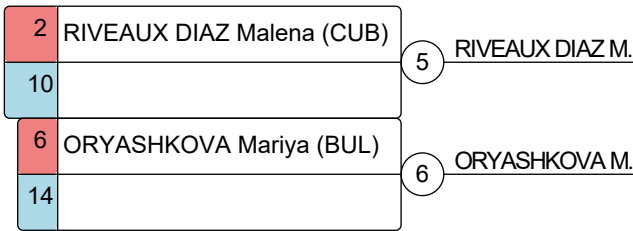

SAMBO World Championships 2016

10.11.2016 - 14.11.2016 Sofia, Bulgaria

Women 80kg

9 competitors

Group A

Group B

Group C

Group D