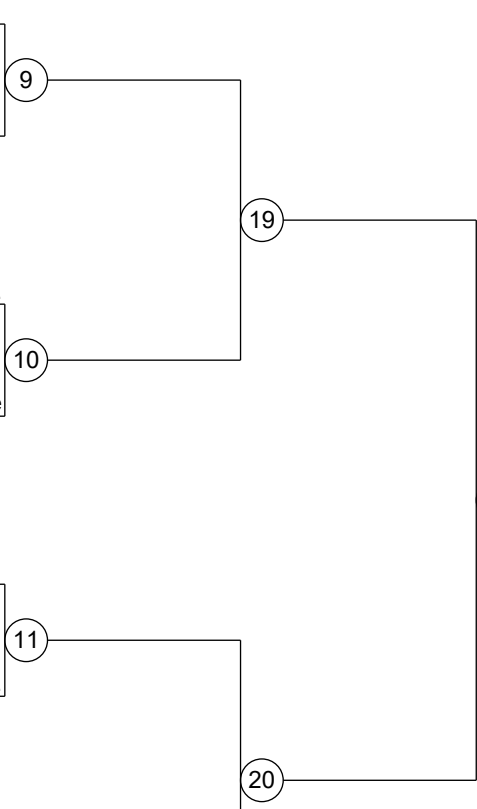

SAMBO World Championships 2016

10.11.2016 - 14.11.2016 Sofia, Bulgaria

Women 80kg

9 competitors

Group A

Group B

Group C

Group D

Results

- 1.
- 2.
- 3.
- 3.
- 5.
- 5.
- 7.
- 7.

Repechage

Chief referee _____

Chief secretary _____