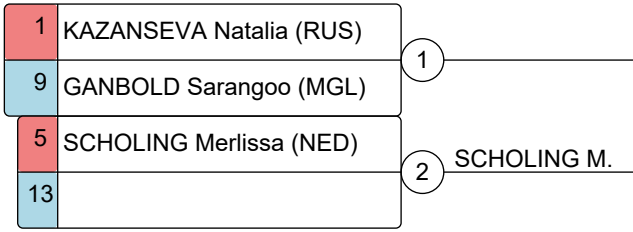

SAMBO World Championships 2016

10.11.2016 - 14.11.2016 Sofia, Bulgaria

Women 80kg

9 competitors

Group A

Group B

Group C

Group D