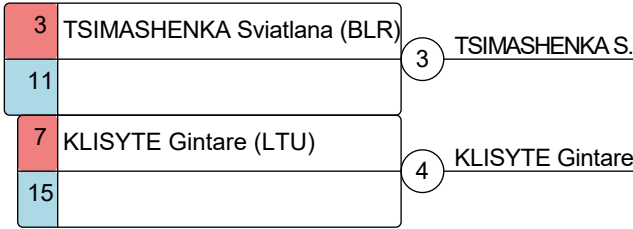

SAMBO World Championships 2016

10.11.2016 - 14.11.2016 Sofia, Bulgaria

Women 80kg

9 competitors

Group A

Group B

Group C

Group D

Results

- 1.
- 2.
- 3.
- 3.
- 5.
- 5.
- 7.
- 7.

Repechage

Chief referee _____

Chief secretary _____